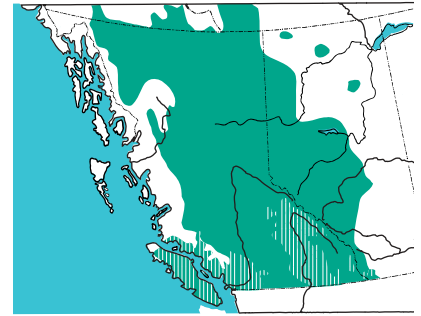

THE Pines

Western white pine

Lodgepole pine

The pines are widely distributed throughout Canada. In British Columbia, there are five western species, two of which, Lodgepole pine (*Pinus contorta*) and Western white pine (*Pinus monticola*), are commercially important. Lodgepole pine is found over most of British Columbia, in the southern part of the Yukon and on the eastern slope and foothills of the Rocky Mountains in Alberta. Western white pine grows in the southern coastal area of British Columbia, including Vancouver Island, and in the wet belts of the southern interior.

■ Lodgepole pine

▨ Western white pine

The Wood

The wood is light in color, ranging from cream to yellow to pale reddish-brown. It is straight-grained, non-porous with a fine and uniform texture.

Physical properties