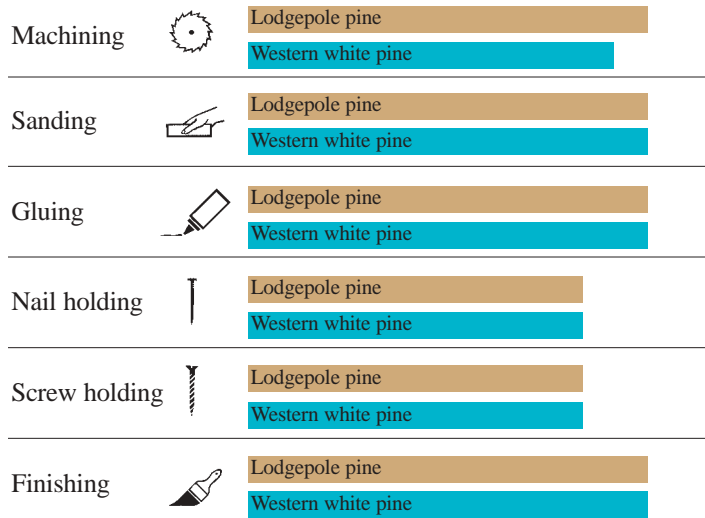

POOR   SATISFACTORY   GOOD

Architectural moulding

Species	Density (air dry)	Specific Gravity (oven dry)	Modulus of Elasticity	Modulus of Rupture
Lodgepole pine	460 kg/m³	0.46	10 900 MPa	70.6 MPa
Western white pine	420 kg/m³	0.40	10 100 MPa	64.1 MPa